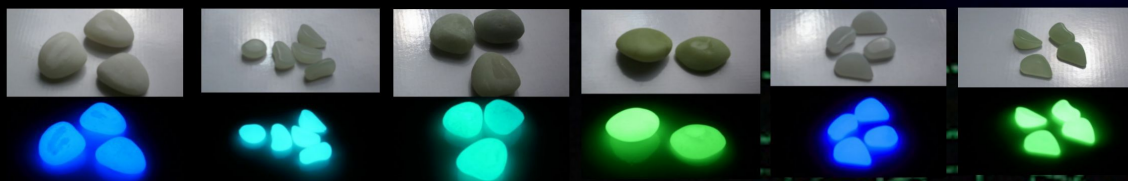

## Phosphorescent Glass mosaics

Phosphorescence: 6 to 12h  
Sheet : 30cm x 30cm x 4mm  
Mosaic : 2,5cm x 2,5cm x 4mm  
Carton of 20 sheets  
(144 mosaics per sheet, 2880 pcs/carton)  
3 colours : Green, Turquoise, Blue

## Fancy phosphorescent stones

Ultra long Glow : 8 - 12h  
Small stones : 2 - 3 cm  
Large stones : 4 - 7 cm  
Composition: Plastic PS

4 couleurs : VERT, TURQUOISE, BLEU, VIOLET

## Glow in the dark Fragments

Ultra long glow: 8 - 12h  
Size: 0.5 to 2cm  
Composition: Acrylic Resin or ceramic

1kg bags

4 colours :  
GREEN  
TURQUOISE  
BLUE  
VIOLET