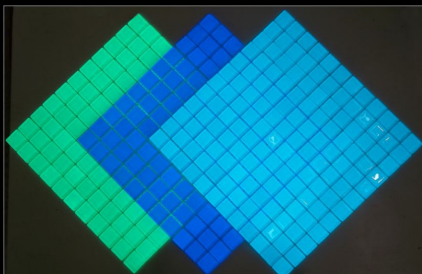

## Phosphorescent Glass mosaics

Phosphorescence: 6 to 12h  
Sheet : 30cm x 30cm x 4mm  
Mosaic : 2,5cm x 2,5cm x 4mm  
Carton of 20 sheets  
(144 mosaics per sheet, 2880 pcs/carton)  
3 colours : Green, Turquoise, Blue

## Fancy phosphorescent stones

Ultra long Glow : 8 - 12h  
Small stones : 2 - 3 cm  
Large stones : 4 - 7 cm  
Composition: Plastic PS

4 couleurs : VERT, TURQUOISE, BLEU, VIOLET

## Glow in the dark Fragments

Ultra long glow: 8 - 12h  
Size: 0.5 to 2cm  
Composition: Acrylic Resin or ceramic

1kg bags

4 colours :  
GREEN  
TURQUOISE  
BLUE  
VIOLET